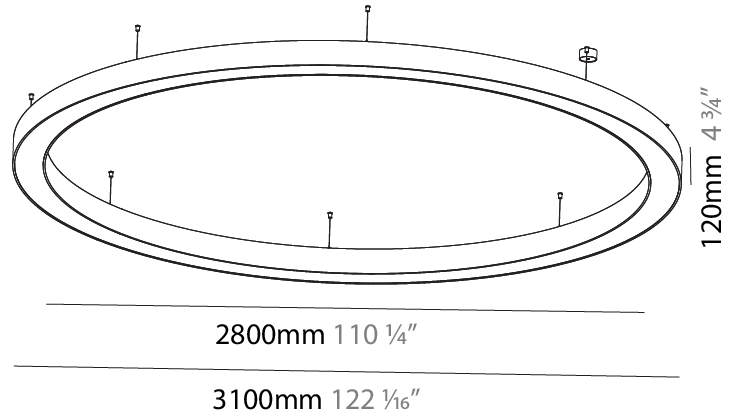

GENERAL

Series: Glorious
Subseries: Glorious
Brand: Prolicht
Division: Architectural
Mounting Type: Suspension
Mounting Location: Ceiling
Subcategory: Ambient

PHYSICAL

Shape: Round
Diameter (mm): 3100
Diameter (in): 122 1/16
Depth (mm): 120
Depth (in): 4 3/4
Max. Overall Height (mm): 2120
Max. Overall Height (in): 83 7/16
Light Distribution: Direct / Indirect
Weight (kg): 40.905
Weight (lbs): 90.18
Diffuser: PMMA - Opalor Micro-Prism
Fixture Finish: SSR / BKV / CWI / CRY / HAB / LAG / UFT / ITA / RUA / RUR / MIC / FTG / MYG / TWT / LOD / PUS / FRO / FUP / KIA / POP / BLS / SPG / MEY / GOH / GUM / CHC / COM / ABZ / JAG / OBR / MOS / ROR
Fixture Material: Aluminum

ELECTRICAL

Lamp Type: LED (Zhaga Standard)
Input Wattage (W): 240
Total Output Wattage (W): 192 / 153.6 (3500K)
Dimming: Non-Dimming / Phase Dimming (120Vac only) / 0-10V Dimming
Driver Included: Yes
Driver Location: Integrated
Driver Type: Constant Current - 120 / 277Vac
Driver Class: Class 2
Input Voltage (V): 120 - 277
Constant Current (MA): 350 / 800 (3500K)

LED

Color Temperature (°K): 3000 / 3500 / 4000
Max. Delivered Lumen (lm): 14770 / 15288 / 15600 Direct / 10220 / 10584 / 10800 Indirect
CRI: >80 CRI
Efficiency (%): 70
Lamp Life (hrs): 50000

OPTICAL

RATINGS AND CERTIFICATIONS

Certified By: Certified for North American Standards
IP rating: IP20

PROJECT
TYPE
SPECIFIER
QUANTITY
DATE