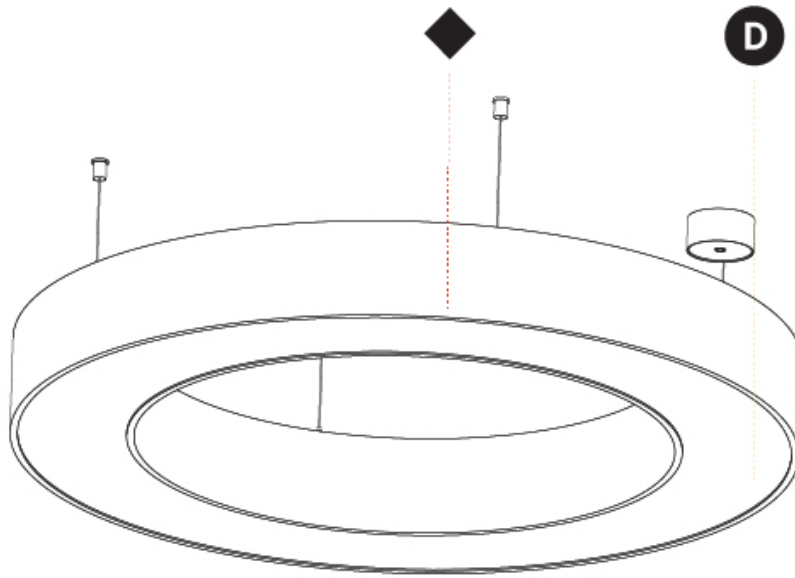

A30303-

PROJECT _____

TYPE _____

SPECIFIER _____

QUANTITY _____

DATE _____