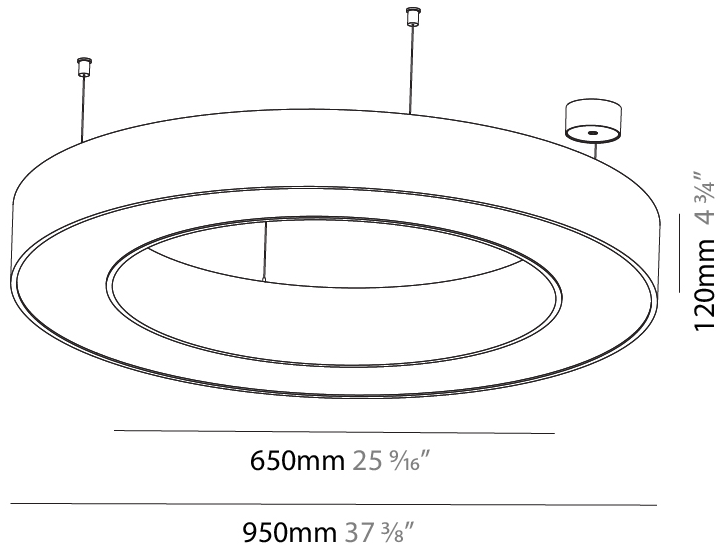

GENERAL

Series: Glorious
Subseries: Glorious
Brand: Prolight
Division: Architectural
Mounting Type: Suspension
Mounting Location: Ceiling
Subcategory: Ambient

PHYSICAL

Shape: Round
Diameter (mm): 950
Diameter (in): 37 ³/₈
Height (mm): 120
Height (in): 4 ³/₄
Max. Overall Height (mm): 2120
Max. Overall Height (in): 83 ⁷/₁₆
Light Distribution: Direct / Indirect
Weight (kg): 10.395
Weight (lbs): 22.92
Diffuser: [PMMA - Opal or Micro-Prism](#)
Fixture Finish: [SSR / BKV / CWI / CRY / HAB / LAG / UFT / ITA / RUA / RUR / MIC / FTG / MYG / TWT / LOD / PUS / FRO / FUP / KIA / POP / BLS / SPG / MEY / GOH / GUM / CHC / COM / ABZ / JAG / OBR / MOS / ROR](#)
Fixture Material: Aluminum

ELECTRICAL

Lamp Type: LED (Zhaga Standard)
Input Wattage (W): 58.5
Total Output Wattage (W): 52 / 41.6 (3500K)
Dimming: [Non-Dimming / Phase Dimming (120Vac only) / 0-10V Dimming](#)
Driver Included: Yes
Driver Location: Integrated
Driver Type: Constant Current
Driver Class: Class 2
Input Voltage (V): 120 - 277
Constant Current (MA): 350 / 900/400 (3500K)

LED

[Color Temperature (°K): 3000 / 3500 / 4000](#)
Max. Delivered Lumen (lm): 4150 / 4302 / 4390 Direct / 1850/ 1911 / 150
CRI: >80 CRI
Efficiency (%): 69
Lamp Life (hrs): 50000

OPTICAL

RATINGS AND CERTIFICATIONS

Certified By: Certified for North American Standards
IP rating: IP20