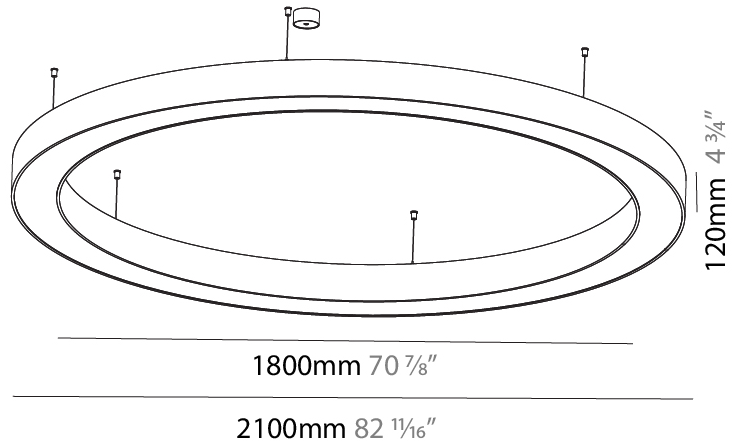

GENERAL

Series: Glorious
Subseries: Glorious
Brand: Prolicht
Division: Architectural
Mounting Type: Suspension
Mounting Location: Ceiling
Subcategory: Ambient

PHYSICAL

Shape: Round
Diameter (mm): 2100
Diameter (in): 82 ¹¹/₁₆
Height (mm): 120
Height (in): 4 ³/₄
Max. Overall Height (mm): 2120
Max. Overall Height (in): 83 ⁷/₁₆
Light Distribution: Direct / Indirect
Weight (kg): 26.817
Weight (lbs): 59.12
Diffuser: PMMA - Opal
Fixture Finish: SSR / BKV / CWI / CRY / HAB / LAG / UFT / ITA / RUA / RUR / MIC / FTG / MYG / TWT / LOD / PUS / FRO / FUP / KIA / POP / BLS / SPG / MEY / GOH / GUM / CHC / COM / ABZ / JAG / OBR / MOS / ROR
Fixture Material: Aluminum

ELECTRICAL

Lamp Type: LED (Zhaga Standard)
Input Wattage (W): 165
Total Output Wattage (W): 132 / 105.6 (3500K)
Dimming: Non-Dimming / Phase Dimming (120Vac only) / 0-10V Dimming
Driver Included: Yes
Driver Location: Integrated
Driver Type: Constant Current - 120 / 277Vac
Driver Class: Class 2
Input Voltage (V): 120 - 277
Constant Current (MA): 350 / 700/600 (3500K)

LED

Color Temperature (°K): 3000 / 3500 / 4000
Max. Delivered Lumen (lm): 9690 / 10035 / 10240 Direct / 7670 / 7938 / 8100 Indirect
CRI: >80 CRI
Efficiency (%): 70
Lamp Life (hrs): 50000

OPTICAL

RATINGS AND CERTIFICATIONS

Certified By: Certified for North American Standards
IP rating: IP20

PROJECT
TYPE
SPECIFIER
QUANTITY
DATE