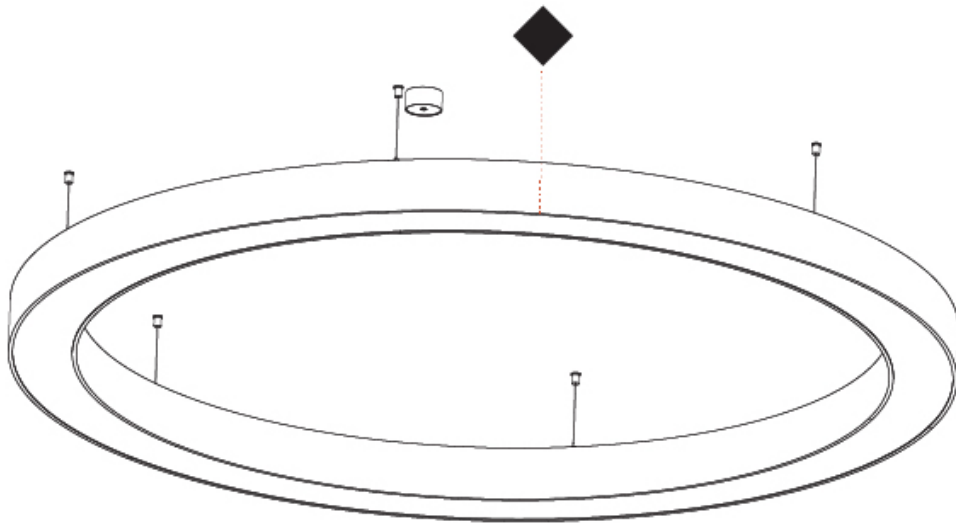

A30986-

PROJECT _____

TYPE _____

SPECIFIER _____

QUANTITY _____

DATE _____

A