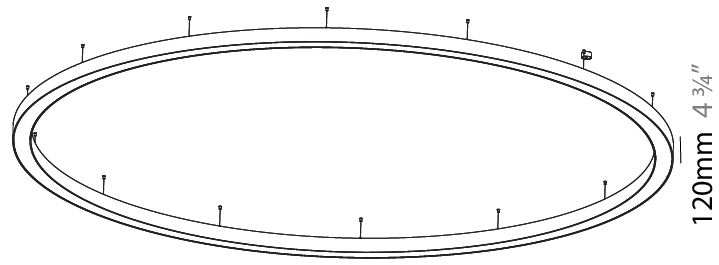

GENERAL

Series: Glorious
Subseries: Glorious
Brand: Prolicht
Division: Architectural
Mounting Type: Suspension
Mounting Location: Ceiling
Subcategory: Ambient

PHYSICAL

Shape: Round
Diameter (mm): 5400
Diameter (in): 212 ⁵/₈
Height (mm): 120
Height (in): 4 ³/₄
Max. Overall Height (mm): 2120
Max. Overall Height (in): 83 ⁷/₁₆
Light Distribution: Direct / Indirect
Weight (kg): 71.452
Weight (lbs): 157.19
Diffuser: PMMA - Opal or Micro-Prism
Fixture Finish: SSR / BKV / CWI / CRY / HAB / LAG / UFT / ITA / RUA / RUR / MIC / FTG / MYG / TWT / LOD / PUS / FRO / FUP / KIA / POP / BLS / SPG / MEY / GOH / GUM / CHC / COM / ABZ / JAG / OBR / MOS / ROR
Fixture Material: Aluminum

ELECTRICAL

Lamp Type: LED (Zhaga Standard)
Input Wattage (W): 405
Total Output Wattage (W): 324 / 259.2 (3500K)
Dimming: Non-Dimming / Phase Dimming (120Vac only) / 0-10V Dimming
Driver Included: Yes
Driver Location: Integrated
Driver Type: Constant Current - 120 / 277Vac
Driver Class: Class 2
Input Voltage (V): 120 - 277
Constant Current (MA): 350 / 800/500 (3500K)

LED

Color Temperature (°K): 3000 / 3500 / 4000
Max. Delivered Lumen (lm): 25840 / 26754 / 27300 Direct / 19620 / 2031 / 20720 Indirect
CRI: >80 CRI
Efficiency (%): 70
Lamp Life (hrs): 50000

OPTICAL

RATINGS AND CERTIFICATIONS

Certified By: Certified for North American Standards
IP rating: IP20

PROJECT
TYPE
SPECIFIER
QUANTITY
DATE