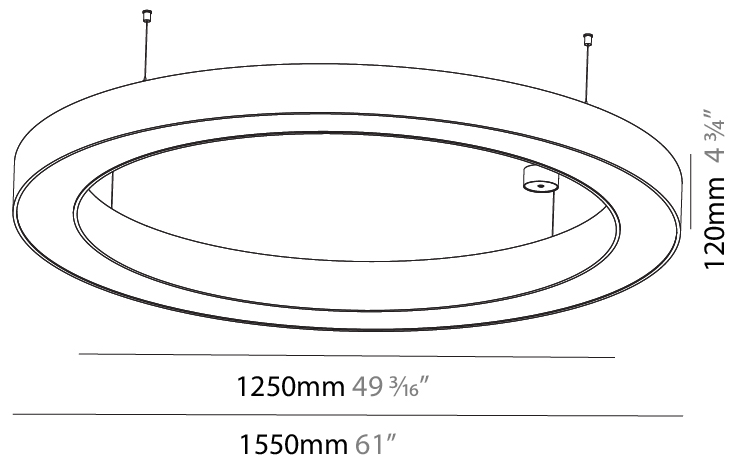

GENERAL

Series: Glorious
Subseries: Glorious
Brand: Prolicht
Division: Architectural
Mounting Type: Suspension
Mounting Location: Ceiling
Subcategory: Ambient

PHYSICAL

Shape: Round
Diameter (mm): 1550
Diameter (in): 61
Height (mm): 120
Height (in): 4 3/4
Max. Overall Height (mm): 2120
Max. Overall Height (in): 83 7/16
Light Distribution: Direct / Indirect
Weight (kg): 16.737
Weight (lbs): 36.90
Diffuser: PMMA - Opal or Micro-Prism
Fixture Finish: SSR / BKV / CWI / CRY / HAB / LAG / UFT / ITA / RUA / RUR / MIC / FTG / MYG / TWT / LOD / PUS / FRO / FUP / KIA / POP / BLS / SPG / MEY / GOH / GUM / CHC / COM / ABZ / JAG / OBR / MOS / ROR
Fixture Material: Aluminum

ELECTRICAL

Lamp Type: LED (Zhaga Standard)
Input Wattage (W): 110
Total Output Wattage (W): 88 / 70.4 (3500K)
Dimming: Non-Dimming / Phase Dimming (120Vac only) / 0-10V Dimming
Driver Included: Yes
Driver Location: Integrated
Driver Type: Constant Current - 120 / 277Vac
Driver Class: Class 2
Input Voltage (V): 120 - 277
Constant Current (MA): 350 / 700/800 (3500K)

LED

Color Temperature (°K): 3000 / 3500 / 4000
Max. Delivered Lumen (lm): 6920 / 7164 / 7310 Direct / 4530 / 4938 / 4790 Indirect
CRI: >80 CRI
Efficiency (%): 68
Lamp Life (hrs): 50000

OPTICAL

RATINGS AND CERTIFICATIONS

Certified By: Certified for North American Standards
IP rating: IP20