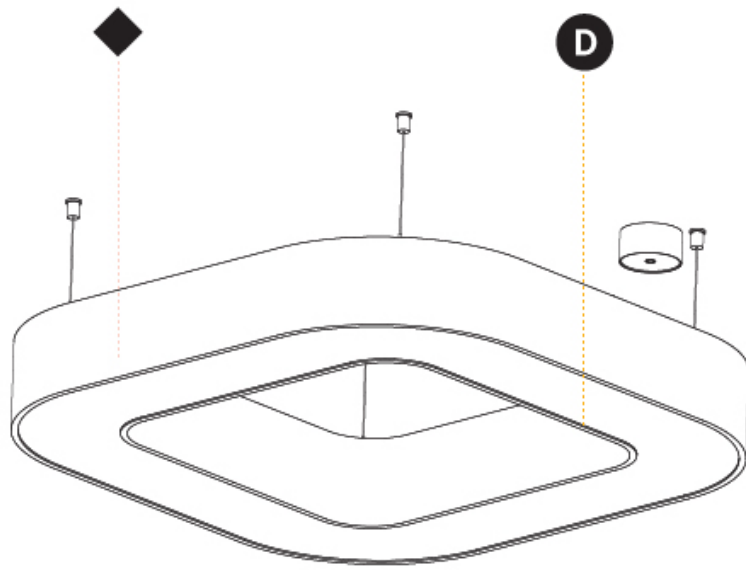

GLORIOUS QUANTUM SUSPENSION

A30570-

PROJECT	_____
TYPE	_____
SPECIFIER	_____
QUANTITY	_____
DATE	_____