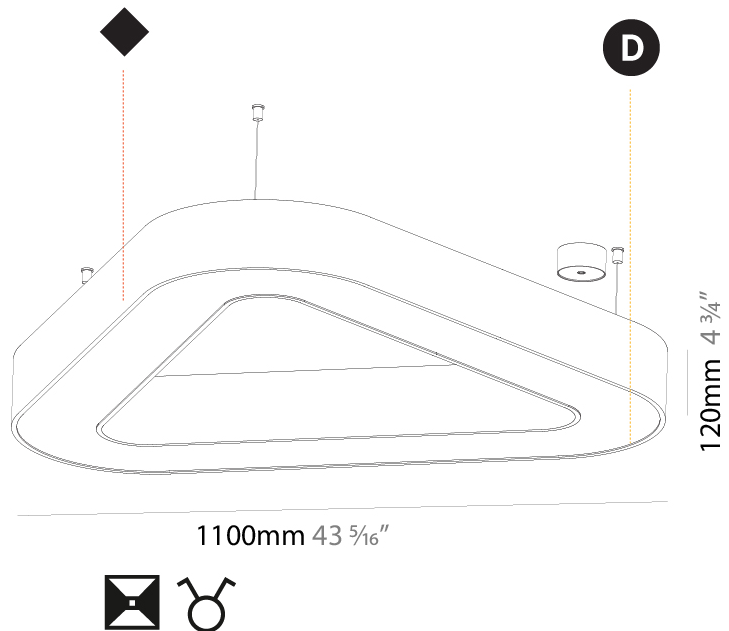

GENERAL

Series: Glorious
Subseries: Glorious Victory
Brand: Prolicht
Division: Architectural
Mounting Type: Suspension
Mounting Location: Ceiling
Subcategory: Ambient

PHYSICAL

Shape: Abstract
Length (mm): 1100
Length (in): 43 ⁵/₁₆
Width (mm): 1100
Width (in): 43 ⁵/₁₆
Height (mm): 120
Height (in): 4 ³/₄
Max. Overall Height (mm): 2120
Max. Overall Height (in): 83 ⁷/₁₆
Light Distribution: Direct / Indirect
Weight (kg): 10.819
Weight (lbs): 23.851
Diffuser: PMMA - Opal or Micro-Prism
Fixture Finish: SSR / BKV / CWI / CRY / HAB / LAG / UFT / ITA / RUA / RUR / MIC / FTG / MYG / TWT / LOD / PUS / FRO / FUP / KIA / POP / BLS / SPG / MEY / GOH / GUM / CHC / COM / ABZ / JAG / OBR / MOS / ROR
Fixture Material: Aluminum

ELECTRICAL

Lamp Type: LED (Zhaga Standard)
Input Wattage (W): 70
Total Output Wattage (W): 60 / 48 (3500K)
Dimming: Non-Dimming / Phase Dimming (120Vac only) / 0-10V Dimming
Driver Included: Yes
Driver Location: Integrated
Driver Type: Constant Current - 120 / 277Vac
Driver Class: Class 2
Input Voltage (V): 120 - 277
Constant Current (MA): 350 / 900/600 (3500K)

LED

Color Temperature (°K): 3000 / 3500 / 4000
Max. Delivered Lumen (lm): 4150 / 4302 / 4390 Direct / 3660 / 3783 / 3860 Indirect
CRI: >80 CRI
Efficiency (%): 70.9
Lamp Life (hrs): 50000

OPTICAL

RATINGS AND CERTIFICATIONS

Certified By: Certified for North American Standards
IP rating: IP20