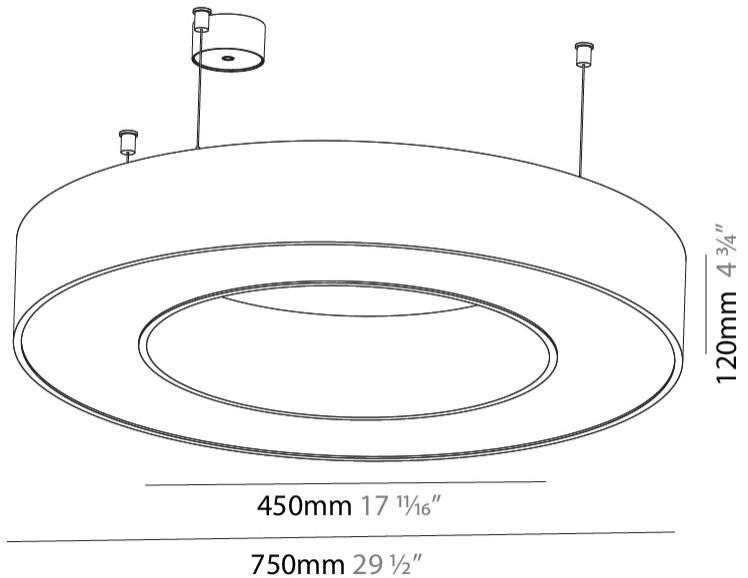

GENERAL

Series: Glorious
Subseries: Glorious
Brand: Prolicht
Division: Architectural
Mounting Type: Suspension
Mounting Location: Ceiling
Subcategory: Ambient

PHYSICAL

Shape: Round
Diameter (mm): 750
Diameter (in): 29 1/2
Height (mm): 120
Height (in): 4 3/4
Max. Overall Height (mm): 2120
Max. Overall Height (in): 83 7/16
Light Distribution: Direct / Indirect
Weight (kg): 7.675
Weight (lbs): 16.9
Diffuser: [PMMA - Opal or Micro-Prism](#)
Fixture Finish: [SSR / BKV / CWI / CRY / HAB / LAG / UFT / ITA / RUA / RUR / MIC / FTG / MYG / TWT / LOD / PUS / FRO / FUP / KIA / POP / BLS / SPG / MEY / GOH / GUM / CHC / COM / ABZ / JAG / OBR / MOS / ROR](#)
Fixture Material: Aluminum

ELECTRICAL

Lamp Type: LED (Zhaga Standard)
Input Wattage (W): 45
Total Output Wattage (W): 40 / 32 (3500K)
Dimming: [Non-Dimming / Phase Dimming (120Vac only) / 0-10V Dimming](#)
Driver Included: Yes
Driver Location: Integrated
Driver Type: Constant Current
Driver Class: Class 2
Input Voltage (V): 120 - 277
Constant Current (MA): 350 / 600/400 (3500K)

LED

[Color Temperature (°K): 3000 / 3500 / 4000](#)
Max. Delivered Lumen (lm): 2770 / 2862 / 2920 Direct / 1380 / 1440 / 1470 Indirect
CRI: >80 CRI
Efficiency (%): 71
Lamp Life (hrs): 50000

OPTICAL

RATINGS AND CERTIFICATIONS

Certified By: Certified for North American Standards
IP rating: IP20