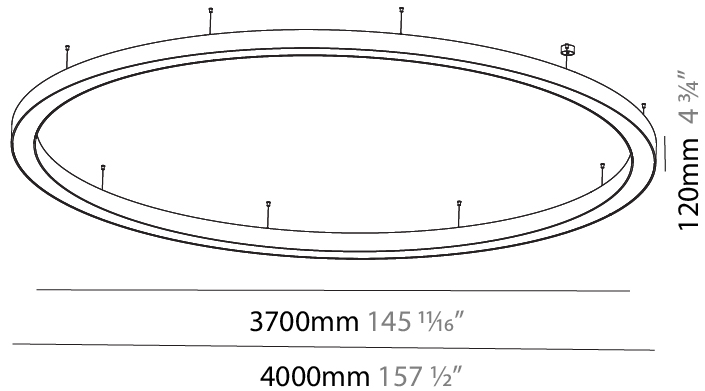

GENERAL

Series: Glorious
Subseries: Glorious
Brand: Prolicht
Division: Architectural
Mounting Type: Suspension
Mounting Location: Ceiling
Subcategory: Ambient

PHYSICAL

Shape: Round
Diameter (mm): 4000
Diameter (in): 157 1/2
Depth (mm): 120
Depth (in): 4 3/4
Max. Overall Height (mm): 2120
Max. Overall Height (in): 83 7/16
Light Distribution: Direct / Indirect
Weight (kg): 53.026
Weight (lbs): 116.66
Diffuser: PMMA - Opal or Micro-Prism
Fixture Finish: SSR / BKV / CWI / CRY / HAB / LAG / UFT / ITA / RUA / RUR / MIC / FTG / MYG / TWT / LOD / PUS / FRO / FUP / KIA / POP / BLS / SPG / MEY / GOH / GUM / CHC / COM / ABZ / JAG / OBR / MOS / ROR
Fixture Material: Aluminum

ELECTRICAL

Lamp Type: LED (Zhaga Standard)
Input Wattage (W): 300
Total Output Wattage (W): 240 / 192 (3500K)
Dimming: Non-Dimming / Phase Dimming (120Vac only) / 0-10V Dimming
Driver Included: Yes
Driver Location: Integrated
Driver Type: Constant Current - 120 / 277Vac
Driver Class: Class 2
Input Voltage (V): 120 - 277
Constant Current (MA): 350 / 1000 (3500K)

LED

Color Temperature (°K): 3000 / 3500 / 4000
Max. Delivered Lumen (lm): 18460 / 19110 / 19500 Direct / 12780 / 13230 / 13500 Indirect
CRI: >80 CRI
Efficiency (%): 70
Lamp Life (hrs): 50000

OPTICAL

RATINGS AND CERTIFICATIONS

Certified By: Certified for North American Standards
IP rating: IP20

PROJECT
TYPE
SPECIFIER
QUANTITY
DATE